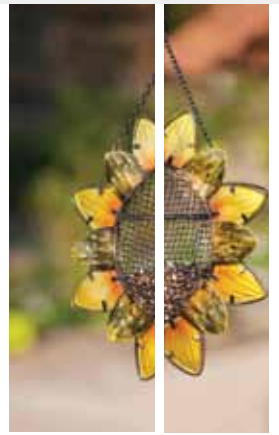

FALL GARDEN accessories

$150 MINIMUM ORDER
PAGES 20-23.
SORRY, NOT AVAILABLE IN CANADA.

- **H. 24" METALLIC GARDEN SPHERES**
  2 sets of 3. Metal.
  $144.00 ctn. of 6 ($24.00 ea.)
  AA 47M535
- **J. LIGHT-UP PUMPKIN**
  14" x 10". Metal. Battery operated.
  Batteries not included.
  $63.00 ctn. of 3 ($21.00 ea.)
  AA 2SP4475
- **K. 53" HARVEST FLOWER STAKES**
  3 each of 2 styles. Metal.
  $126.00 ctn. of 6 ($21.00 ea.)
  AA 47M593
- **L. 28" HARVEST GARDEN STAKES**
  2 each of 3 styles. Metal.
  $36.00 ctn. of 6 ($6.00 ea.)
  AA 47M534
- **M. 11 1/2" TIERED PUMPKIN PLANT PIC**
  Resin.
  $50.40 ctn. of 12 ($4.20 ea.)
  AA 84G053
- **N. 35" HARVEST BIRDHOUSE**
  Metal and wood.
  $90.00 ctn. of 3 ($30.00 ea.)
  AA 2BH465