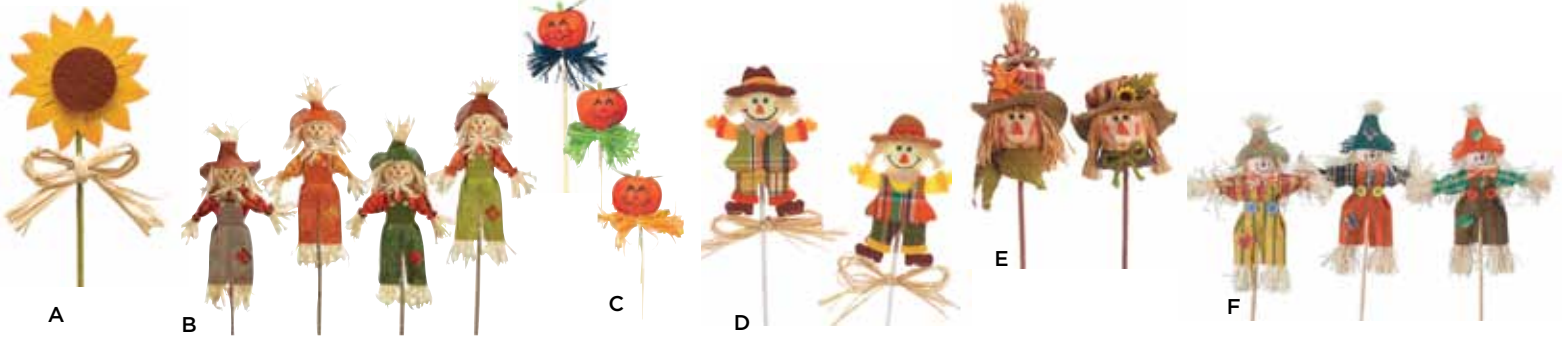

# Fall Accents!

Add whimsy and color to your fall arrangements

**A. SUNFLOWER FELT PIC**

Raffia bow and green wooden stick.  
2 1/2"H x 2 1/2"W. 11 1/2"OH.  
\$23.04 ctn. of 24 (\$0.96 ea.)  
AA 9725252

**B. SCARECROW PIC ASSORTMENT**