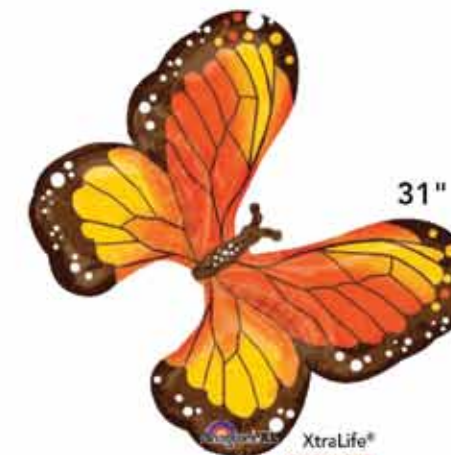

47406-26 XtraLife® PACKAGED 3.71
Order in multiples of 5.

Go Team!