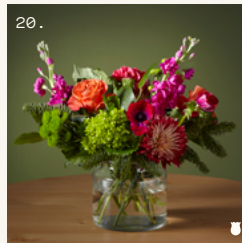

16.
21-C8
WINTER FOREST
\$78 \$98 \$118 \$200

17.
21-C20
BIG RED BOW
\$60 \$75 \$95

18.
21-C21
HOPE & HARMONY
\$90 \$110 \$130

19.
21-C15
HOLLY JOLLY
\$66 \$80 \$100

20.
21-C17
BELLS & WHISTLES
\$60 \$80 \$100 \$130

21.
21-C18
REVERIE
\$80 \$95 \$115

22.
21-C14
FIRST SNOW
\$67 \$82 \$102

23.
21-C11
ROSY CHEEKS
\$63 \$78 \$98 \$128

NOTE
Prices shown include delivery and are subject to change.

🦋 FTD Bouquet
🏠 ProFlowers Bouquet