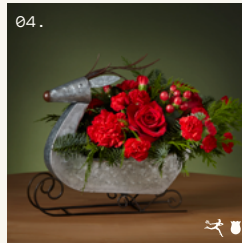

04.
21-C4
PRANCER
$66 $80 $100