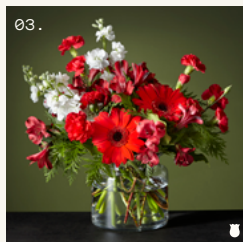

16.

**21-C16
WILDS OF WINTER**
\$110 \$140 \$180

17.

**21-C18
REVERIE**
\$80 \$95 \$115

NOTE

Prices shown include delivery and are subject to change.

-  FTD Bouquet
-  ProFlowers Bouquet

PROJECTED BEST SELLERS – PROFLOWERS

01.

**21-C5
STAY COZY**
\$66 \$81 \$96

02.

**21-C10
HOLIDAY VACATION**
\$57 \$72 \$92

03.

**21-C20
BIG RED BOW**
\$60 \$75 \$95

04.

**21-C1
BERRY MERRY**
\$65 \$81 \$101