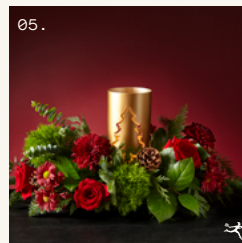

05.

**21-C3
THROUGH THE WOODS**
$90 $110 $130 $160