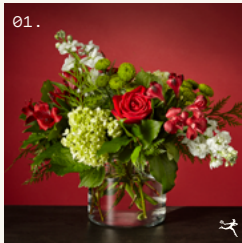

PROJECTED BEST SELLERS

01.
21-C7
WINTER BRIGHT
\$62 \$77 \$97 \$127

02.
21-C5
STAY COZY
\$66 \$81 \$96

03.
21-C10
HOLIDAY VACATION
\$57 \$72 \$92

04.
21-C4
PRANCER
\$66 \$80 \$100

05.
B52
HAPPIEST HOLIDAYS
\$65