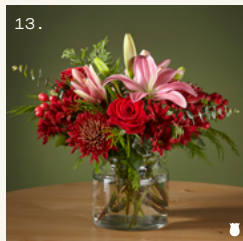

09.

**B52
HAPPIEST HOLIDAYS**
\$65

10.

**21-C16
WILDS OF WINTER**
\$110 \$140 \$180

11.

**21-C17
BELLS & WHISTLES**
\$60 \$80 \$100 \$130

12.

**21-C14
FIRST SNOW**
\$67 \$82 \$102

13.

**21-C11
ROSY CHEEKS**
\$63 \$78 \$98 \$128

NOTE

Prices shown include delivery and are subject to change.

 FTD Bouquet

 ProFlowers Bouquet