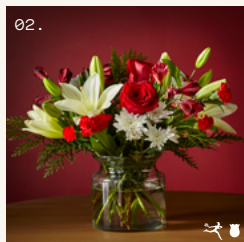

16.

**21-C16
WILDS OF WINTER**
\$110 \$140 \$180

17.

**21-C18
REVERIE**
\$80 \$95 \$115

NOTE

Prices shown include delivery and are subject to change.

-  FTD Bouquet
-  ProFlowers Bouquet

PROJECTED BEST SELLERS – PROFLOWERS

01.

**21-C5
STAY COZY**
\$66 \$81 \$96

02.

**21-C10
HOLIDAY VACATION**
\$57 \$72 \$92

03.

**21-C20
BIG RED BOW**
\$60 \$75 \$95

04.

**21-C1
BERRY MERRY**
\$65 \$81 \$101