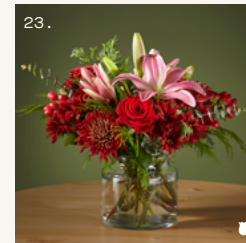

16.
21-C8
WINTER FOREST
\$78 \$98 \$118 \$200

17.
21-C20
BIG RED BOW
\$60 \$75 \$95

18.
21-C21
HOPE & HARMONY
\$90 \$110 \$130

19.
21-C15
HOLLY JOLLY
\$66 \$80 \$100

20.
21-C17
BELLS & WHISTLES
\$60 \$80 \$100 \$130

21.
21-C18
REVERIE
\$80 \$95 \$115

22.
21-C14
FIRST SNOW
\$67 \$82 \$102

23.
21-C11
ROSY CHEEKS
\$63 \$78 \$98 \$128

NOTE
Prices shown include delivery and are subject to change.

🦋 FTD Bouquet
🏠 ProFlowers Bouquet