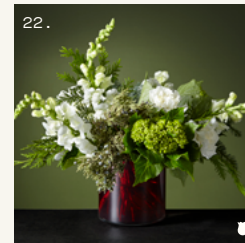

16.
21-C8
WINTER FOREST
\$78 \$98 \$118 \$200

17.
21-C20
BIG RED BOW
\$60 \$75 \$95

18.
21-C21
HOPE & HARMONY
\$90 \$110 \$130

19.
21-C15
HOLLY JOLLY
\$66 \$80 \$100

20.
21-C17
BELLS & WHISTLES
\$60 \$80 \$100 \$130

21.
21-C18
REVERIE
\$80 \$95 \$115

22.
21-C14
FIRST SNOW
\$67 \$82 \$102

23.
21-C11
ROSY CHEEKS
\$63 \$78 \$98 \$128

NOTE
Prices shown include delivery and are subject to change.

🦋 FTD Bouquet
🏠 ProFlowers Bouquet