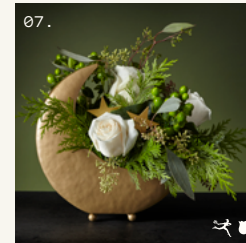

06.
21-C1
BERRY MERRY
\$65 \$81 \$101

07.
21-C2
STARDUST
\$62 \$75 \$90

08.
21-C3
THROUGH THE WOODS
\$90 \$110 \$130 \$160

09.
21-C9
HOME FOR THE HOLIDAYS
\$70 \$85 \$105 \$200

10.
21-C16
WILDS OF WINTER
\$110 \$140 \$180