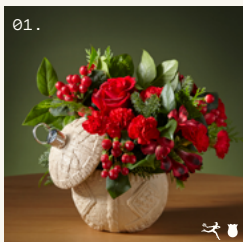

16.

**21-C16
WILDS OF WINTER**
\$110 \$140 \$180

17.

**21-C18
REVERIE**
\$80 \$95 \$115

NOTE

Prices shown include delivery and are subject to change.

-  FTD Bouquet
-  ProFlowers Bouquet

PROJECTED BEST SELLERS – PROFLOWERS

01.

**21-C5
STAY COZY**
\$66 \$81 \$96

02.

**21-C10
HOLIDAY VACATION**
\$57 \$72 \$92

03.

**21-C20
BIG RED BOW**
\$60 \$75 \$95

04.

**21-C1
BERRY MERRY**
\$65 \$81 \$101