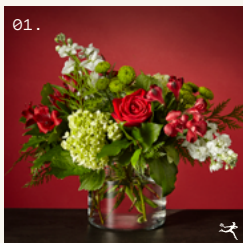

PROJECTED BEST SELLERS – FTD

01.

**21-C7
WINTER BRIGHT**
$62 $77 $97 $127