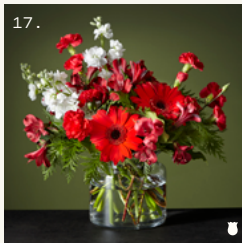

17.
21-C20
BIG RED BOW
$60 $75 $95