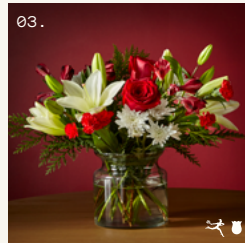

03.
21-C10
HOLIDAY VACATION
$57 $72 $92