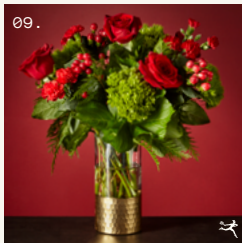

06.
21-C1
BERRY MERRY
\$65 \$81 \$101

07.
21-C2
STARDUST
\$62 \$75 \$90

08.
21-C3
THROUGH THE WOODS
\$90 \$110 \$130 \$160

09.
21-C9
HOME FOR THE HOLIDAYS
\$70 \$85 \$105 \$200

10.
21-C16
WILDS OF WINTER
\$110 \$140 \$180