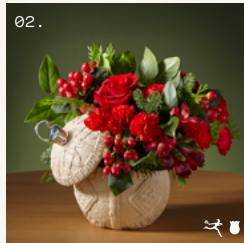

02.
21-C5
STAY COZY
$66 $81 $96