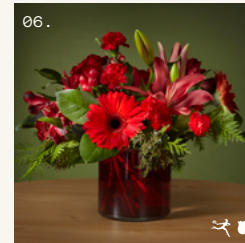

PROJECTED BEST SELLERS

01.
21-C7
WINTER BRIGHT
\$62 \$77 \$97 \$127

02.
21-C5
STAY COZY
\$66 \$81 \$96

03.
21-C10
HOLIDAY VACATION
\$57 \$72 \$92

04.
21-C4
PRANCER
\$66 \$80 \$100

05.
B52
HAPPIEST HOLIDAYS
\$65