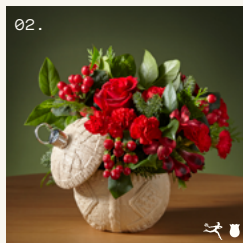

02.

**21-C5
STAY COZY**
$66 $81 $96