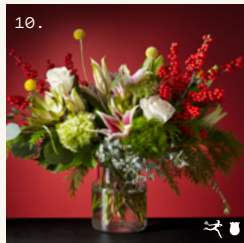

06.
21-C1
BERRY MERRY
\$65 \$81 \$101

07.
21-C2
STARDUST
\$62 \$75 \$90

08.
21-C3
THROUGH THE WOODS
\$90 \$110 \$130 \$160

09.
21-C9
HOME FOR THE HOLIDAYS
\$70 \$85 \$105 \$200

10.
21-C16
WILDS OF WINTER
\$110 \$140 \$180