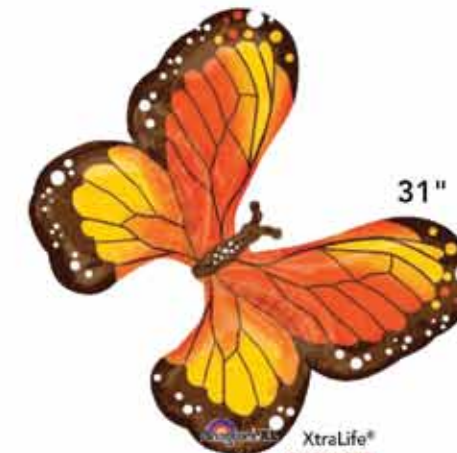

47406-26 XtraLife®
PACKAGED 3.71
Order in multiples of 5.

Go Team!