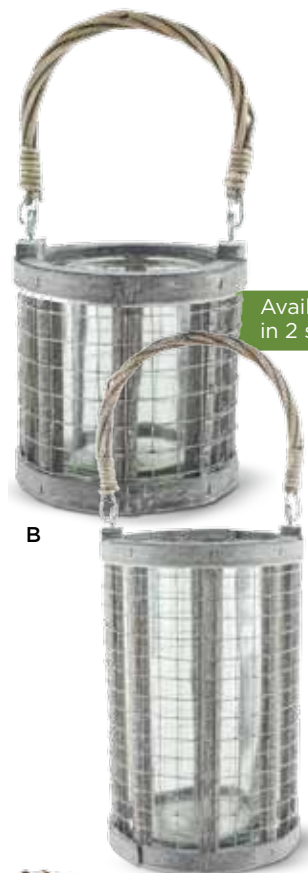

Available in 2 sizes

Available in 2 sizes

**SALE ENDS  
08/31/16**

A

B

Available in 2 sizes

- A. **6 1/2" CEMENT PLANTER**  
6 1/8" dia. opening x 6 1/2"H.  
\$56.71 ctn. of 6 (\$9.45 ea.)  
AA 7822-06-906
- B. **NEW! WHITEWASH WIRE LANTERNS**  
Available in 2 sizes. Glass cylinder included.  
3" dia. opening x 4"H.  
\$83.04 ctn. of 12 (\$6.92 ea.)  
AA 7753-12-9184  
4" dia. opening x 8"H.  
\$73.74 ctn. of 6 (\$12.29 ea.)  
AA 7555-06-9184  
*\*Quantities Limited*