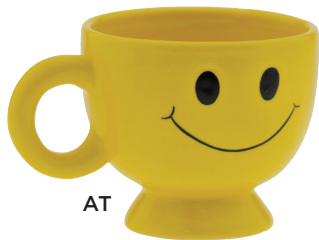

30-50% OFF THESE SELECT CONTAINERS

OFFER VALID 03/09/17 - 03/31/17 (or while supplies last!)

Call your FTD® Marketplace™ Representative at 800.767.4000 to place your order.

AP

AQ

AR

AS

AT

AU

AV

AP. 30% OFF TWO-TONED GRAY CERAMIC POT
5 1/2" dia. opening x 5"H.
REG: $25.66 ctn. of 4 ($6.42 ea.)
SALE: $17.96 ctn. of 4 ($4.49 ea.)
CC FT1530

AQ. 30% OFF CERAMIC EMOJI PLANTERS
2 each of 3 styles.
4" dia. opening x 4 1/2"H. 6" overall dia.
REG: $23.91 ctn. of 6 ($3.99 ea.)
SALE: $16.74 ctn. of 6 ($2.79 ea.)
CC T5086

AR. 30% OFF CERAMIC MINI EMOJI PLANTERS
2 each of 6 styles.
2" dia. opening x 2"H. 3" overall dia.
REG: $23.83 ctn. of 12 ($1.99 ea.)
SALE: $16.68 ctn. of 12 ($1.39 ea.)
CC FT5084

AS. 30% OFF CERAMIC HEART EMOJI PLANTERS
3 each of 2 styles.
4" dia. opening x 4 1/2"H. 6" overall dia.
REG: $23.91 ctn. of 6 ($3.99 ea.)
SALE: $16.74 ctn. of 6 ($2.79 ea.)
CC FT5085

AT. 30% OFF CERAMIC SMILEY FACE MUG
4 3/4" dia. opening x 4"H.
REG: $28.32 ctn. of 8 ($3.54 ea.)
SALE: $19.82 ctn. of 8 ($2.48 ea.)
CC FT15715

AU. 30% OFF WOODEN WHITEWASH BIRDHOUSE PLANTER
Hard liners included.
4 1/2" opening x 6 1/2"H. Fits a 4" grower's pot.
REG: $47.89 ctn. of 8 ($5.99 ea.)
SALE: $33.52 ctn. of 8 ($4.19 ea.)
CC FW5553

AV. 40% OFF WOODEN WHITEWASH RECTANGULAR PLANTERS
4 each of 3 sizes. Hard liners included.
11", 12" & 13"W. 4 1/4", 4 3/4" and 5"H.
REG: $82.11 ctn. of 12 ($6.84 ea.)
SALE: $49.27 ctn. of 12 ($4.11 ea.)
CC FW5250