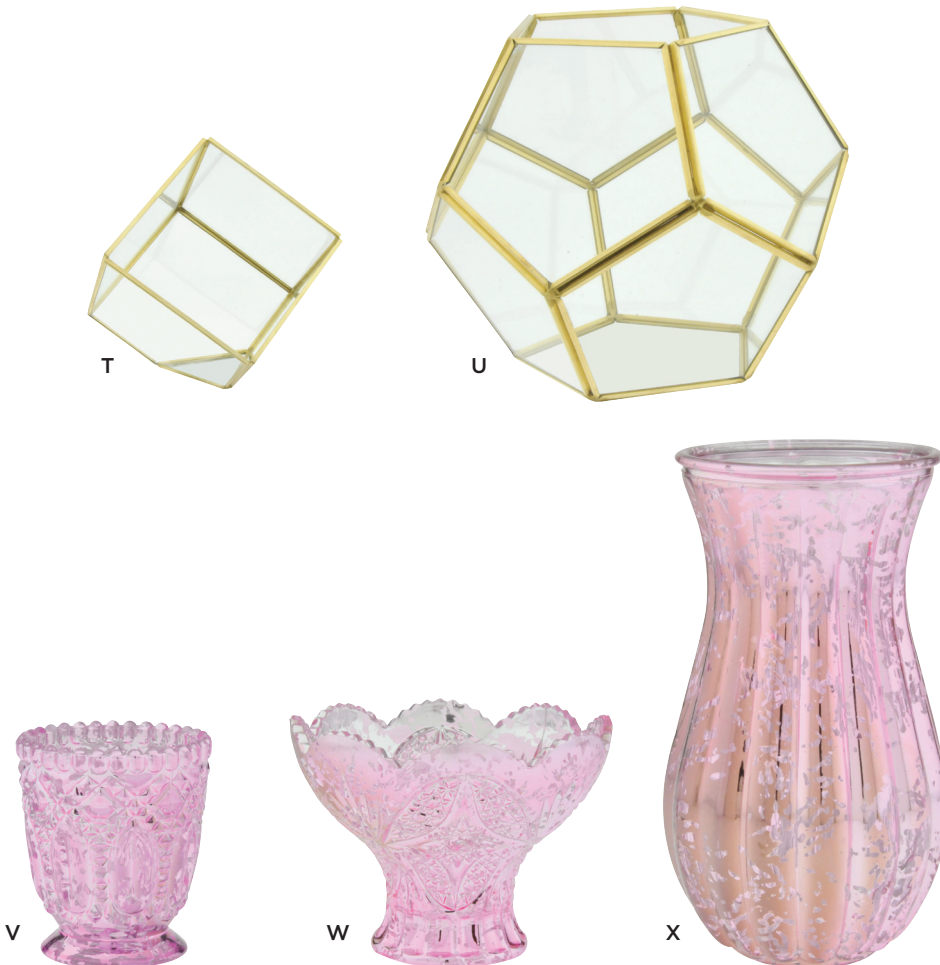

Offer valid 03/09/17 through 03/31/17 or while supplies last. Offer available for members in Continental U.S. and Canada only. Items not available for ship to Alaska, Hawaii and Puerto Rico. Offer not valid on existing or previously placed orders and cannot be combined with any other offers or discounts. Discounts on items are for immediate shipping only, not on future orders. FTD may update these terms or cease any offer at any time. Any dispute regarding offers or orders will be governed by the terms of your FTD member agreement and the terms found at www.ftd.com. Prices are subject to change. FTD reserves the right to accept or reject orders. Descriptive or typographical errors are subject to correction. Canadian members will be billed in Canadian dollars. Canadian prices are calculated by multiplying the U.S. price by the prior month's average exchange rate (as calculated by FTD). The exchange rate is updated on or about the first business day of each month; it will apply on the date the order is accepted by FTD. Prices do not include freight. FTD shipping and handling charges are 20% of the value of each carton with a minimum of $7.99 per carton for the Continental U.S. and 22% of the value of each carton with a minimum of $9.99 per carton for Canada. *A Registered Trademark of Florists' Transworld Delivery, Inc. **A Trademark of Florists' Transworld Delivery, Inc. ©2017 Florists' Transworld Delivery, Inc. Printed in the USA.