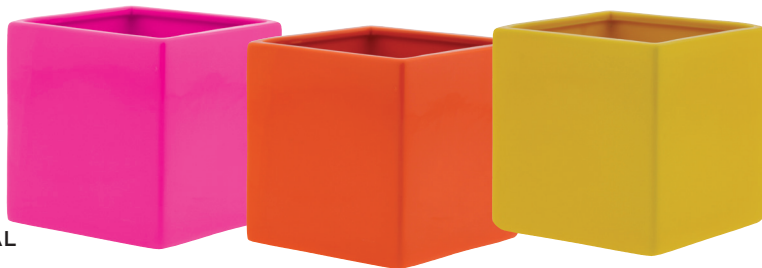

30-50% OFF THESE SELECT CONTAINERS

OFFER VALID 03/09/17 - 03/31/17 (or while supplies last!)

Call your FTD® Marketplace™ Representative at 800.767.4000 to place your order.

AG

AH

Available in
2 colors

AJ

Available in
2 colors

AK

Available in
2 colors

AL

AM

AN

Available in
2 sizes

AG. 50% OFF BLING WRAPPED WHITE CERAMIC CYLINDER

4" dia. opening x 8"H.

REG: $51.30 ctn. of 6 ($8.55 ea.)

SALE: $25.65 ctn. of 6 ($4.28 ea.)

CC FT1558

AH. 30% OFF TWO-TONED CEMENT CUBES

Available in 2 colors.

5" sq. opening x 5"H.

REG: $28.20 ctn. of 6 ($4.70 ea.)

SALE: $19.74 ctn. of 6 ($3.29 ea.)

CC FT4346 *Gray and Metallic Blue*

CC FT8346 *Gray and Metallic Pink*

AJ. 30% OFF TWO-TONED RECTANGULAR CEMENT VASES

Available in 2 colors.

4" sq. opening x 6 1/4"H.

REG: $25.63 ctn. of 6 ($4.27 ea.)

SALE: $17.94 ctn. of 6 ($2.99 ea.)

CC FT4347 *Gray and Metallic Blue*

CC FT8347 *Gray and Metallic Pink*

AK. 30% OFF TWO-TONED CEMENT VASES

Available in 2 colors.

4 1/4" opening x 5 1/4"H.

REG: $25.63 ctn. of 6 ($4.27 ea.)

SALE: $17.94 ctn. of 6 ($2.99 ea.)

CC FT4345 *Gray and Metallic Blue*

CC FT8345 *Gray and Metallic Pink*

AL. 30% OFF BRIGHT CERAMIC CUBE ASSORTMENT

2 each of 3 colors.

5" sq. opening x 5"H.

REG: $27.54 ctn. of 6 ($4.59 ea.)

SALE: $19.28 ctn. of 6 ($3.21 ea.)

CC FT555A

AM. 30% OFF EARTH-TONED TEXTURED CERAMIC POT

5 1/2" dia. opening x 5"H.

REG: $38.74 ctn. of 8 ($4.84 ea.)

SALE: $27.12 ctn. of 8 ($3.39 ea.)

CC FT7123

AN. 30% OFF TWO-TONED GRAY CERAMIC VASES

Available in 2 sizes.

2" dia. opening x 4"H.

REG: $32.49 ctn. of 6 ($5.42 ea.)

SALE: $22.74 ctn. of 6 ($3.79 ea.)

CC FT1527

1 3/4" dia. opening x 6 1/2"H.

REG: $30.23 ctn. of 4 ($7.56 ea.)

SALE: $21.16 ctn. of 4 ($5.29 ea.)

CC FT1528