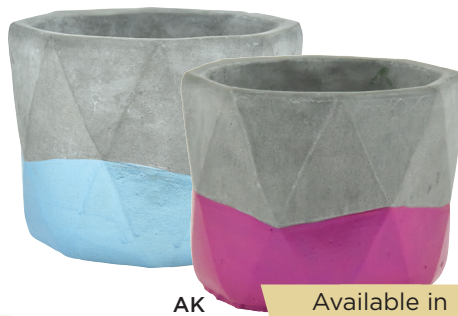

AF. **40% OFF COLORED GLASS CUBES**  
Available in 4 colors.  
5" sq. opening x 5"H.  
REG: \$47.92 ctn. of 8 (\$5.99 ea.)  
SALE: \$28.75 ctn. of 8 (\$3.59 ea.)  
CC FTG5563 *Orange*  
CC FTG5553 *Teal*  
CC FTG5543 *Blue*  
CC FTG5554 *Raspberry*

# 30-50% OFF THESE SELECT CONTAINERS

OFFER VALID 03/09/17 - 03/31/17 (or while supplies last!)

Call your FTD® Marketplace™ Representative at 800.767.4000 to place your order.

AG

AH

Available in  
2 colors

AJ

Available in  
2 colors

AK

Available in  
2 colors

AL

AM

AN

Available in  
2 sizes

**AG. 50% OFF BLING WRAPPED WHITE CERAMIC CYLINDER**