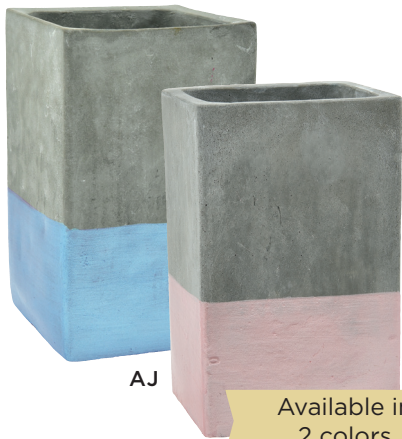

# 30-50% OFF THESE SELECT CONTAINERS

OFFER VALID 03/09/17 - 03/31/17 (or while supplies last!)

Call your FTD® Marketplace™ Representative at 800.767.4000 to place your order.

AG

AH

Available in  
2 colors

AJ