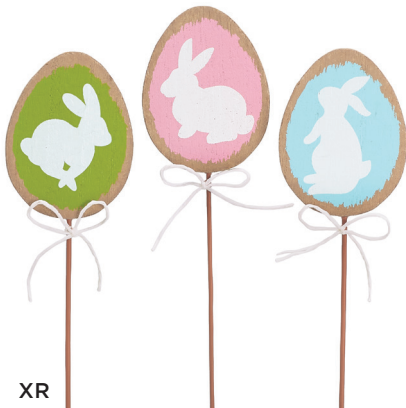

10% OFF SPRING CONTAINERS AND SHOP SUPPLIES

OFFER VALID 03/09/17 - 03/31/17 (or while supplies last!)

Call your FTD® Marketplace™ Representative at 800.767.4000 to place your order.

XR

XM. 10% OFF STYROFOAM GLITTERED EASTER EGG PIC WITH SATIN BOW

2 1/2"H x 1 1/2"W x 1 1/2"D.

REG: $14.26 ctn. of 24 ($0.59 ea.)

SALE: $12.83 ctn. of 24 ($0.53 ea.)

CC 9713218

XN. 10% OFF WOODEN BUNNY TAIL PIC

Card clip on back of pic.

3"H x 3"W. 12"OH.

REG: $21.38 ctn. of 12 ($1.78 ea.)

SALE: $19.24 ctn. of 12 ($1.60 ea.)

CC 9729182

XP. 10% OFF FABRIC BUNNY EARS PIC

5"H x 5"W. 11 3/4"OH.

REG: $21.12 ctn. of 24 ($0.88 ea.)

SALE: $19.01 ctn. of 24 ($0.79 ea.)

CC 9729738

XQ. 10% OFF STYROFOAM PASTEL BUNNY PIC ASSORTMENT

12 each of 2 styles in assorted colors.

Sitting: 3"H x 2"W. 13 3/4"OH.

Laying: 2 1/2"H x 2 3/4"W. 13 3/4"OH.

REG: $18.30 ctn. of 24 ($0.76 ea.)

SALE: $16.47 ctn. of 24 ($0.69 ea.)

CC 9711277

XR. 10% OFF WOODEN BUNNY SILHOUETTE ASSORTED PICS

4 each of 3 colors. Card clip on back of pic.

3 1/4"H x 2 1/2"W. 12"OH.

REG: $22.35 ctn. of 12 ($1.86 ea.)

SALE: $20.12 ctn. of 12 ($1.68 ea.)

CC 1700144

XS. 10% OFF PLASTIC EGG-SHAPED PICS WITH HAPPY EASTER MESSAGE

6 each of 4 colors.

3"H x 2 1/4"W x 1 1/4"D. 12 1/4"OH.

REG: $10.12 ctn. of 24 ($0.42 ea.)

SALE: $9.11 ctn. of 24 ($0.38 ea.)

CC 9718575