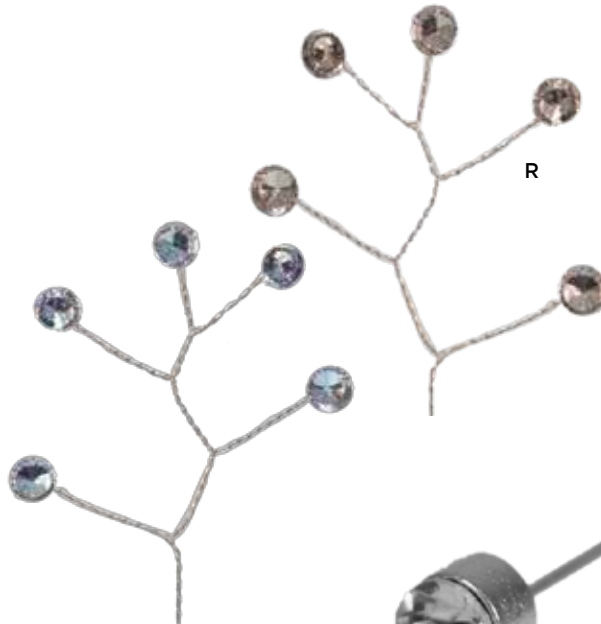

NEW PROM ESSENTIALS

Call your FTD® Marketplace™ Representative at 800.767.4000 to place your order.

Q

R

T

S

U

V

W

Q. SILVER CALLA VINE BOUTONNIERE

A classic metal boutonniere holder with a beautiful floral look. Includes a powerful magnet to secure.

1/2"W x 2"H.

$63.20 ctn. of 12 ($5.27 ea.)

CB CB5207

R. SMALL DAZZLE ACCENT SPRAYS

Available in 2 styles. A rhinestone spray to catch more light and attention.

2 1/4"W.

$31.20 ctn. of 12 ($2.60 ea.)

CB AC2007 *Marquis*

CB AC2003 *Celebration*

S. DIAMOND DOT TOP

An elegant rhinestone topped pin.

Pins can be functional and stylish.

1/4"W.

$47.20 ctn. of 12 ($3.93 ea.)

CB DT1303

T. IRIDESCENT CELEBRATION ACCENT SPRAY

Larger than traditional rhinestones, this accent spray adds extra pop to your corsages, bouquets or anywhere you may need extra bling.

$32.05 ctn. of 12 ($2.67 ea.)

CB AC1803

U. 2 3/4" GLEAMING LEAVES

Available in 2 colors. Gleaming leaves will add style and shine to make your design stand out. Half of the leaves come with rhinestones and half will come without them.

$52.00 ctn. of 144 ($0.36 ea.)

CB GL1103 *Silver*

CB GL1108 *Gold*

V. MAGNETIZM MAGNETS

A stack of strong magnetic discs that are easy to use and incorporate into any design.

$95.20 ctn. of 144 ($0.66 ea.)

CB MM1489

W. GREEN MAGIC MAGNETZZ

Get the strength you need to hold your designs together. Can be cut to size.

$56.00 ctn. of 36 ($1.56 ea.)

CB MM1104