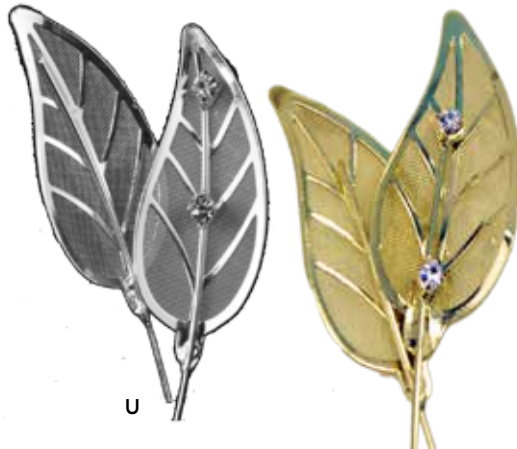

NEW PROM ESSENTIALS

Call your FTD® Marketplace™ Representative at 800.767.4000 to place your order.

Q

R

T

S

U

V

W

Q. SILVER CALLA VINE BOUTONNIERE

A classic metal boutonniere holder with a beautiful floral look. Includes a powerful magnet to secure.

1/2"W x 2"H.

$63.20 ctn. of 12 ($5.27 ea.)

CB CB5207

R. SMALL DAZZLE ACCENT SPRAYS

Available in 2 styles. A rhinestone spray to catch more light and attention.

2 1/4"W.

$31.20 ctn. of 12 ($2.60 ea.)

CB AC2007 *Marquis*

CB AC2003 *Celebration*

S. DIAMOND DOT TOP

An elegant rhinestone topped pin.

Pins can be functional and stylish.

1/4"W.

$47.20 ctn. of 12 ($3.93 ea.)

CB DT1303

T. IRIDESCENT CELEBRATION ACCENT SPRAY

Larger than traditional rhinestones, this accent spray adds extra pop to your corsages, bouquets or anywhere you may need extra bling.

$32.05 ctn. of 12 ($2.67 ea.)

CB AC1803

U. 2 3/4" GLEAMING LEAVES

Available in 2 colors. Gleaming leaves will add style and shine to make your design stand out. Half of the leaves come with rhinestones and half will come without them.

$52.00 ctn. of 144 ($0.36 ea.)

CB GL1103 *Silver*

CB GL1108 *Gold*

V. MAGNETIZM MAGNETS

A stack of strong magnetic discs that are easy to use and incorporate into any design.

$95.20 ctn. of 144 ($0.66 ea.)

CB MM1489

W. GREEN MAGIC MAGNETZZ

Get the strength you need to hold your designs together. Can be cut to size.

$56.00 ctn. of 36 ($1.56 ea.)

CB MM1104