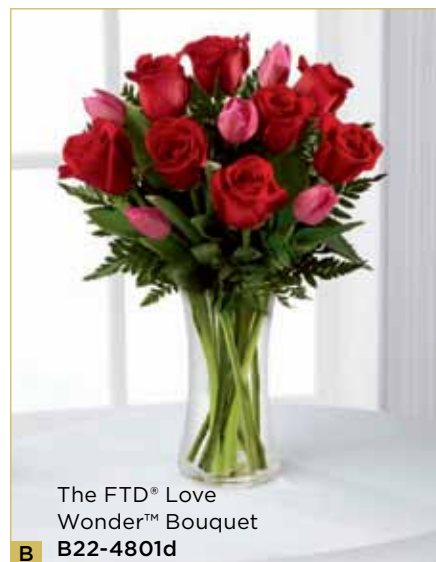

FLORAL SELECTIONS GUIDE CONTAINERS

- **A. 6 1/2" GATHERING VASE**
  3 3/4" dia. opening x 6 1/2"H.
  $25.08 ctn. of 12 ($2.09 ea.)
  FM 4102-12-09C
  Featured in:
  B23-4800 The FTD® Always True™ Bouquet
  B23-4375 The FTD® Red Romance™ Rose Bouquet
  C15-4790 The FTD® Precious Heart™ Bouquet
  C12-4792 The FTD® Sweet Surprises® Bouquet
- **B. 8" SLENDER GATHERING VASE**
  4" dia. opening x 8"H.
  $34.68 ctn. of 12 ($2.89 ea.)
  FM 4104-12-09C
  Featured in:
  B22-4801 The FTD® Love Wonder™ Bouquet
- **C. 8" ROSE VASE**
  4" dia. opening x 8"H.
  $19.08 ctn. of 12 ($1.59 ea.)
  FM 4099-12-09C
  Featured in:
  B20-4798 The FTD® Sweet Perfection™ Bouquet
  B18B-4946 The FTD® Irresistible Love™ Bouquet
  B18B-4948 The FTD® Love is Grand™ Bouquet
  B20-4376 The FTD® Love Struck™ Rose Bouquet
- **D. FRENCH VASE**
  Available in 2 sizes.
  4 3/4" dia. opening x 10"H.
  $37.74 ctn. of 6 ($6.29 ea.)
  FM G307
  5 7/8" dia. opening x 12"H.
  $51.00 ctn. of 6 ($8.50 ea.)
  FM G309
  Featured in:
  B23-4386 The FTD® Red and Lavender Rose Bouquet
  E2-4305 The FTD® Red Rose Bouquet
  B19-4387 The FTD® True Romance™ Rose Bouquet
- **E. 8" REGAL VASE**
  4" sq. opening x 3 1/4" neck x 8"H.
  $29.71 ctn. of 6 ($4.95 ea.)
  FM 3390-06-09C
  Featured in:
  B21-4836 The FTD® Pure Passion™ Bouquet
- **F. 8 1/4" GATHERED SQUARE VASE**
  3 1/2" sq. opening x 2 1/4" neck x 8 1/4"H.
  $31.80 ctn. of 12 ($2.65 ea.)
  FM 3098-12-09C
  Featured in:
  B18B-4947 The FTD® My Sweet Love™ Bouquet

CLEARLY, A CUT ABOVE AT 25% OFF

10" GLASS CYLINDER VASE
5" dia. x 10"H.
REG: $50.00 ctn. of 6 ($8.33 ea.)
SALE: $37.50 ctn. of 6 ($6.25 ea.)
FM LUX-10

16" FOOTED GLASS VASE
9" dia. x 16"H.
REG: $40.00 ctn. of 2 ($20.00 ea.)
SALE: $30.00 ctn. of 2 ($15.00 ea.)
FM LUX-FOOTED

14" TAPERED GLASS VASE
7" dia. x 15"H.
REG: $30.00 ctn. of 2 ($15.00 ea.)
SALE: $22.50 ctn. of 2 ($11.25 ea.)
FM LUX-TAPER