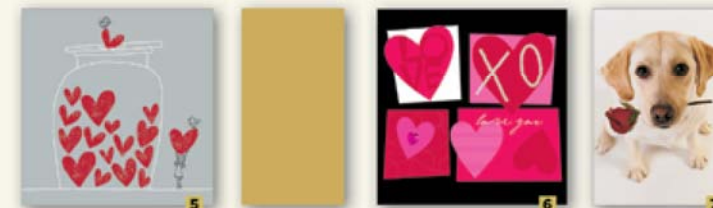

12 Valentine's Day Designs - 36 Cards Total
Order Code: VAFT12 FTD Member Cost $66.72 SRP $148.14

1. **53164 Valentine's Day $3.49 *N**
   For the sweet person you are and for the sweet things you do... Inside: I love you. Happy Valentine's Day foil
2. **53777 Valentine's Day $4.99**
   Remarkable spectacular distinctive unique original extraordinary Inside: One-of-a-kind. Just like you. Happy Valentine's Day foil, ribbon, silkscreen
3. **53791 Valentine's Day $3.99**
   For My Valentine Inside: Thinking of you with so much love on Valentine's day and always. virko, foil
4. **53801 Valentine's Day $4.99**
   Inside: Of all the hearts in the world I'm glad I found yours. Happy Valentine's Day glitter, diecut, foil, tipons
5. **NEW! 53632 Valentine's Day $4.99**
   Inside: I'm saving all my love for you. Happy Valentine's Day virko, acetate, tipons, foil, silkscreen, diecut
6. **53770 Valentine's Day $4.99**
   Love You Inside: Just knowing you're there keeps a smile in my heart. Happy Valentine's Day foil, flocking, gems
7. **H8174 Valentine's Day $2.99**
   Inside: Happy Valentine's Day
8. **53200 Valentine's Day New Romance $3.49**
   You + Me Inside: There's something about us that just feels so right. Happy Valentine's Day emboss
9. **53282 Valentine's Day Someone Special $3.49**
   A Special Valentine Inside: The essence of real love is warm and tender, empowering and enervating. Powerful, yet gentle, it is understanding and supportive. Thank you for sharing your real love so generously. Happy Valentine's Day foil
10. **52933 Valentine's Day One I Love $2.99**
    Since the day we met... Inside: It was there in our first exchange of glances, and it grew with every smile, every touch, every moment shared... Love. Just like that. Simple intoxicating love. Happy Valentine's Day foil
11. **NEW! 53756 Valentine's Day Woman I Love $4.99 *C**
    So In Love with You Inside: It's the way you smile when you look in my direction, it's the sparkle in your eyes, the tenderness in your touch. It's every wonderful thing about you that lets me know that you're the only woman in the world for me. Happy Valentine's Day foil, gems
12. **52648 Valentine's Day Wife $3.99**
    You mean everything to me Inside: I am, with every beat of my heart yours Happy Valentine's Day glitter, ribbon

18 Valentine's Day Designs - 54 Cards Total
Order Code: VAFT18 FTD Member Cost $103.79 SRP $230.47