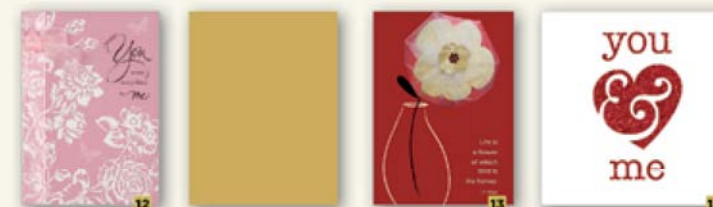

12 Valentine's Day Designs - 36 Cards Total
Order Code: VAFT12 FTD Member Cost $66.72 SRP $148.14

1. **53164 Valentine's Day $3.49 *N**
   For the sweet person you are and for the sweet things you do... Inside: I love you. Happy Valentine's Day foil
2. **53777 Valentine's Day $4.99**
   Remarkable spectacular distinctive unique original extraordinary Inside: One-of-a-kind. Just like you. Happy Valentine's Day foil, ribbon, silkscreen
3. **53791 Valentine's Day $3.99**
   For My Valentine Inside: Thinking of you with so much love on Valentine's day and always. virko, foil
4. **53801 Valentine's Day $4.99**
   Inside: Of all the hearts in the world I'm glad I found yours. Happy Valentine's Day glitter, diecut, foil, tipons
5. **NEW! 53632 Valentine's Day $4.99**
   Inside: I'm saving all my love for you. Happy Valentine's Day virko, acetate, tipons, foil, silkscreen, diecut
6. **53770 Valentine's Day $4.99**
   Love You Inside: Just knowing you're there keeps a smile in my heart. Happy Valentine's Day foil, flocking, gems
7. **H8174 Valentine's Day $2.99**
   Inside: Happy Valentine's Day
8. **53200 Valentine's Day New Romance $3.49**
   You + Me Inside: There's something about us that just feels so right. Happy Valentine's Day emboss
9. **53282 Valentine's Day Someone Special $3.49**
   A Special Valentine Inside: The essence of real love is warm and tender, empowering and enervating. Powerful, yet gentle, it is understanding and supportive. Thank you for sharing your real love so generously. Happy Valentine's Day foil
10. **52933 Valentine's Day One I Love $2.99**
    Since the day we met... Inside: It was there in our first exchange of glances, and it grew with every smile, every touch, every moment shared... Love. Just like that. Simple intoxicating love. Happy Valentine's Day foil
11. **NEW! 53756 Valentine's Day Woman I Love $4.99 *C**
    So In Love with You Inside: It's the way you smile when you look in my direction, it's the sparkle in your eyes, the tenderness in your touch. It's every wonderful thing about you that lets me know that you're the only woman in the world for me. Happy Valentine's Day foil, gems
12. **52648 Valentine's Day Wife $3.99**
    You mean everything to me Inside: I am, with every beat of my heart yours Happy Valentine's Day glitter, ribbon

18 Valentine's Day Designs - 54 Cards Total
Order Code: VAFT18 FTD Member Cost $103.79 SRP $230.47