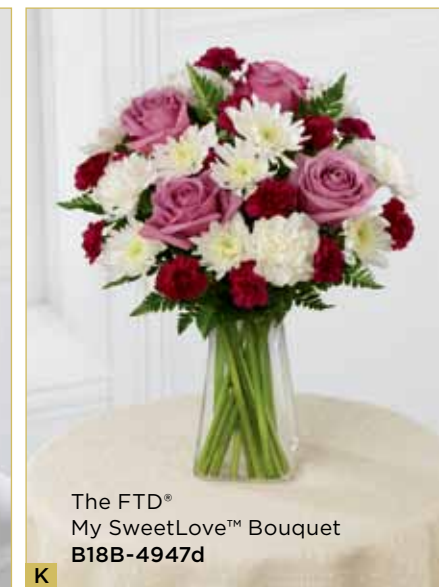

The FTD® Love Wonder™ Bouquet
B22-4801d

K

- **H. 20% OFF 8" SLENDER GATHERING VASE**
  4" dia. opening x 8"H.
  REG: $38.99 ctn. of 12 ($3.25 ea.)
  SALE: $31.19 ctn. of 12 ($2.60 ea.)
  QJ 4104-12-09C
  Featured in:
  B22-4801 The FTD® Love Wonder™ Bouquet

- **J. 20% OFF 8" REGAL VASE**
  4" sq. opening x 3/4" neck x 8"H.
  REG: $39.99 ctn. of 6 ($6.67 ea.)
  SALE: $31.99 ctn. of 6 ($5.33 ea.)
  QJ 3390-06-09C
  Featured in:
  B21-4836 The FTD® Pure Passion™ Bouquet

- **K. 20% OFF 8 1/4" GATHERED SQUARE VASE**
  3 1/2" sq. opening x 2 1/4" neck x 8 1/4"H.
  REG: $33.99 ctn. of 12 ($2.83 ea.)
  SALE: $27.19 ctn. of 12 ($2.27 ea.)
  QJ 3098-12-09C
  Featured in:
  B18B-4947 The FTD® My Sweet Love™ Bouquet

- **L. 20% OFF 6 1/2" GATHERING VASE**
  3 3/4" dia. opening x 6 1/2"H.
  REG: $27.48 ctn. of 12 ($2.29 ea.)
  SALE: $21.98 ctn. of 12 ($1.83 ea.)
  QJ 4102-12-09C
  Featured in:
  C12-4792 The FTD® Sweet Surprises® Bouquet*
  B23-4800 The FTD® Always True™ Bouquet
  B23-4375 The FTD® Red Romance™ Rose Bouquet
  C15-4790 The FTD® Precious Heart™ Bouquet*