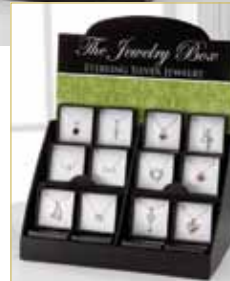

Each assortment includes a FREE Display!

- High-quality sterling silver
- Increases average order value
- Easy pre-selected assortments
- Styles that appeal to a variety of tastes

COLLECTION 1

CLASSIC
9"W x 5 1/2"D x 11 3/4"H.

Black, shelved, cardboard display. Comes with glossy black nested boxes with white insert.

BIRTHSTONE

COLLECTION 2

BIRTHSTONE
13"W x 8"D x 15"H.

Black, shelved, cardboard display. Comes with glossy black nested boxes with white insert.