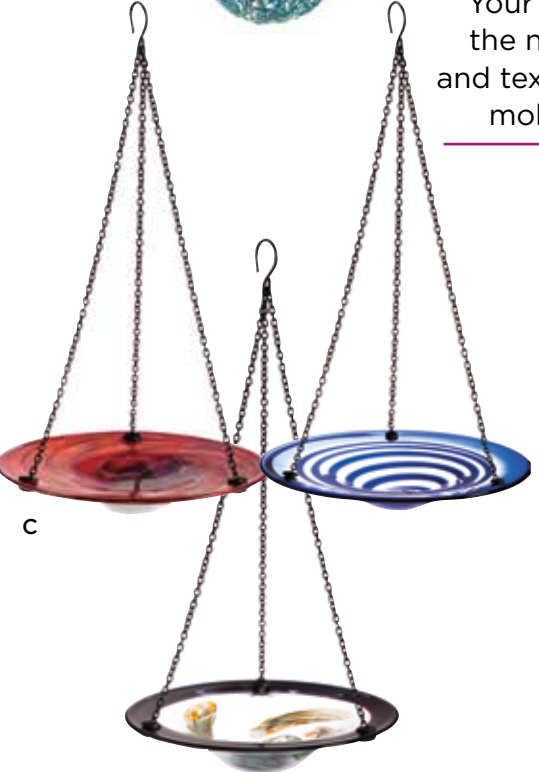

OUTSIDE DAZZLERS
Your customers will love the new modern shapes and textures for birdfeeders, mobiles and lanterns.