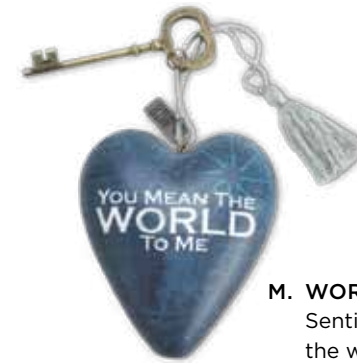

Hearts can hang or stand with attached key easel. Each heart comes in a gift box.

ONE-OF-A-KIND COMMEMORATIVE GIFT

We express love in so many ways, with words and with actions. But one universal symbol shares the sentiment for all to understand – the heart.

4" ART HEARTS
3"W x 4"H.
\$18.75 ctn. of 2 (\$9.38 ea.)

J. TO THE MOON
Sentiment: Love you to the moon and back
HZ 1003480047

K. LET IT GO
Sentiment: Let it go - Trust in the Lord with all your heart, and do not lean on your own understanding.
HZ 1003480048

L. LOVE IS IN THE AIR
Sentiment: Love is in the air
HZ 1003480049

M. WORLD TO ME
Sentiment: You mean the world to me
HZ 1003480050

N. BEST DAUGHTER EVER
Sentiment: Best daughter ever
HZ 1003480053

P. MY HERO
Sentiment: My hero
HZ 1003480056