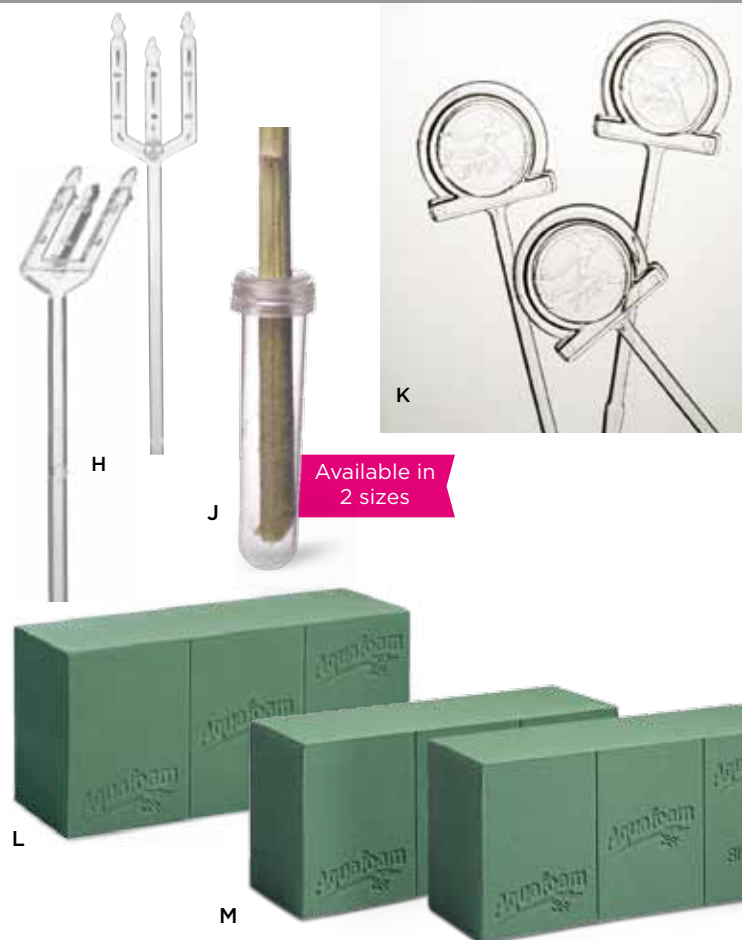

G. RED GLITTER SPRAY PIC ASSORTMENT

4 each of 3 styles. Plastic and foam. One style is: 11"H x 3"W x 1/4"D. Two styles are: 11"H x 3 3/4"W x 1/4"D. 22"OH.
$41.92 ctn. of 12 ($3.49 ea.)
JS 9720528