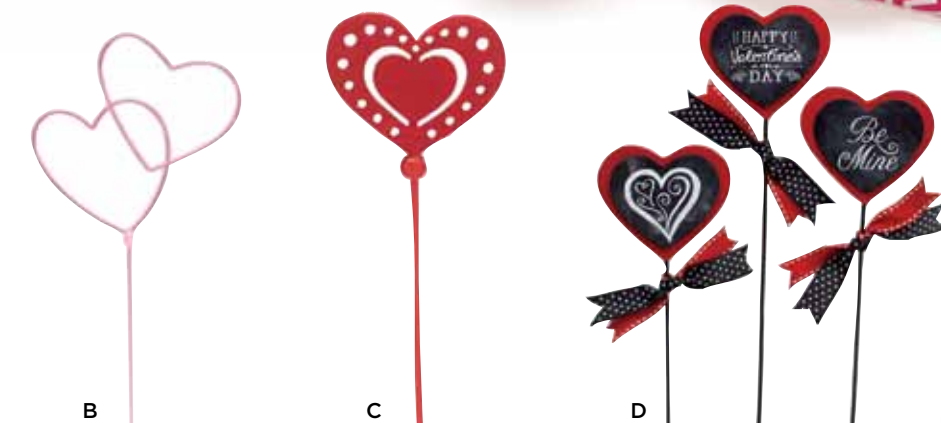

Valentine's Day SHOP SUPPLIES

READY TO "DRESS UP" BOUQUETS

GO GREEN!

Looking for ways to cut back on paper consumption? Made from limestone, Stone Wrap™ offers a great alternative to paper and comes in a variety of funky-fresh designs. Water-resistant, bleach-, and paper-free!

A. NEW! STONE WRAP SHEETS

Available in 6 colors. Wrap is made of limestone. Water-resistant. 20"W x 20"L.
$18.40 ctn. of 50 ($0.37 ea.)
JS 132224 Chevron-Pink
JS 133224 Chevron-Hot Pink
JS 134224 Casablanca-Pink
JS 140224 Large Dots-Pink
JS 137224 Casablanca-Lime
JS 142224 Large Dots-Green

B. DOUBLE HEART PICS

Available in 2 colors. Translucent plastic. 4"H x 4 1/4"W. 13 1/2"OH.
$8.96 ctn. of 24 ($0.37 ea.)
JS 9710135 Pink
JS 972034 Red (not shown)

C. RED FELT CUTOUT HEART PIC

2 1/2"H x 2 1/2"W. 12"OH.
$20.88 ctn. of 36 ($0.58 ea.)
JS 9721626

D. CHALK TALK VALENTINE WOODEN PICS

4 each of 3 styles. Metal clip on back with grosgrain bow. 3"H x 3/4"W. 12"OH.
$20.32 ctn. of 12 ($1.69 ea.)
JS 1553144

E. LOVE HEARTS SPRAY PIC

Made of felt, foil and wire. 12"H x 8"W. 21"OH.
$29.12 ctn. of 12 ($2.43 ea.)
JS 9720802

F. VALENTINE'S DAY PICS

12 each of 4 assorted styles. 1 3/4"H x 3/4"W. 11 1/2"OH.
$24.99 ctn. of 48 ($0.52 ea.)
JS 9-158K-1LV

G. RED GLITTER SPRAY PIC ASSORTMENT

4 each of 3 styles. Plastic and foam. One style is: 11"H x 3"W x 1/4"D. Two styles are: 11"H x 3 3/4"W x 1/4"D. 22"OH.
$41.92 ctn. of 12 ($3.49 ea.)
JS 9720528

H. POLYSTYRENE CARDHOLDERS

Available in 2 styles.
$42.47 ctn. of 1,000 ($0.04 ea.)
JS 1949 18" Angled
$21.53 ctn. of 1,000 ($0.02 ea.)
JS 1942 9" Flat

J. WATER TUBES

Clear poly tubes with clear cap. Available in 2 sizes.
$57.48 ctn. of 1,000 ($0.06 ea.)
JS 1930 3"
$40.00 ctn. of 500 ($0.08 ea.)
JS 1931SO 4"

K. FTD® PICS