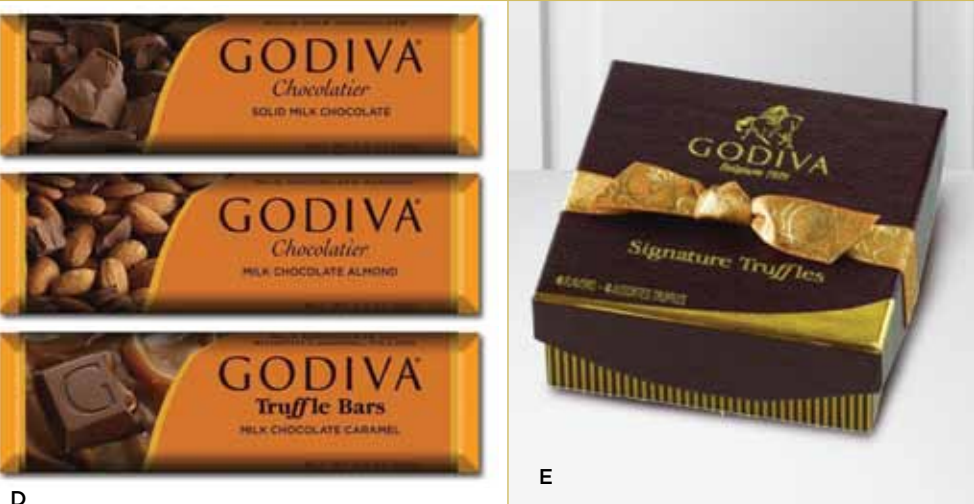

GODIVA SIGNATURE COLLECTION

Godiva's signature assortment of classic Belgian chocolates. In each piece you will discover exquisitely rich, velvety chocolate, with fascinating flavors and intriguing textures. Our most classic deliciousness in milk, dark and white ganaches, pralines, caramels, fruits and nuts.

- **A. 19-PC. GOLD BALLOTIN BOX**
  $289.99 ctn. of 16 ($18.12 ea.)
  JS 5037 7.2 oz.
- **B. 4-PC. GOLD BALLOTIN BOX**
  $114.86 ctn. of 24 ($4.79 ea.)
  JS 9101 1.6 oz.
- **C. THE FTD® GODIVA® CHOCOLATE GIFT BOX***
  Let your customers indulge themselves and others with Godiva's chocolate gift box. This delectable 8-pc. assortment features milk, dark and white chocolate on the outside with indulgent fillings on the inside. To guard against melting, chocolates ship weather permitting.
  $240.00 ctn. of 24 ($10.00 ea.)
  JS GODIVA 3.4 oz.
  *(this item only can ship to Canada)
- **D. GODIVA CHOCOLATE BARS**
  The ultimate expression of the chocolate bar, seriously decadent. Contains 48 Godiva chocolate bars, with the intensity, richness and smoothness of Godiva chocolate. Each bar is 1.5 oz.
  Arrives in a display box.
  $88.28 ctn. of 48 ($1.84 ea.)
  JS 9225 Solid Milk Chocolate
  JS 9235 Milk Chocolate Almond
  JS 9231 Milk Chocolate Caramel Truffle
- **E. 4-PC. SIGNATURE TRUFFLE GIFT BOX**
  Each box includes 1 truffle each:
  Hazelnut Crunch, Salted Caramel, Milk Chocolate and 50% Dark Chocolate.
  $72.89 ctn. of 12 ($6.07 ea.)
  JS 8329

**TO GUARD AGAINST MELTING,
CHOCOLATES SHIP WEATHER PERMITTING**