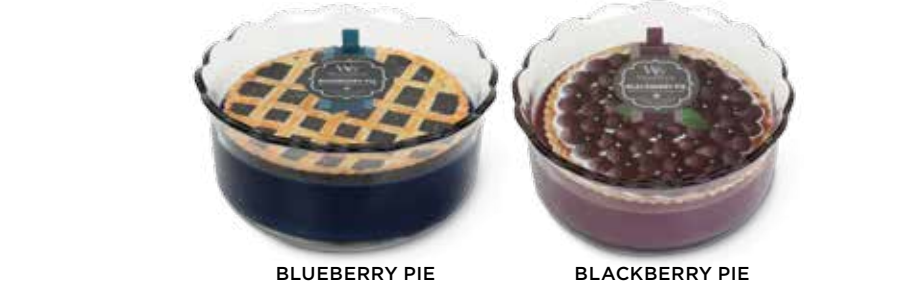

E. 9.5 OZ. WOODWICK INSPIRATIONAL COLLECTION

This collection offers a special, caring message for friends and loved ones. Each inspirational candle is vanilla bean scented. Approx. burn time is up to 60 hours.
4 1/2"H x 3 7/8"W.
$39.96 ctn. of 4 ($9.99 ea.)

- ND 11338 **HAPPY BIRTHDAY** *Wishing you the treasure of happy yesterdays and the gifts of bright tomorrows.*
- ND 11337 **FRIENDS** *are like flowers in the garden of life.*
- ND 11336 **FAMILY** *A happy family is but an earlier heaven.*
- ND 11335 **FAITH** *does not make things easy—it makes them possible.*
- ND 11339 **LOVE** *Makes two hearts one.*
- ND 11340 **MOM** *A mother's love lives in your heart forever.*
- ND 11334 **CELEBRATE** *To truly live you must celebrate the simple joys of life.*
- ND 11357 **SISTERS** *are forever friends.*

F. WOODWICK PIE COLLECTION

Warm buttery notes blend with the scent of mouth-watering ingredients like fresh-baked apples, creamy pumpkin, juicy cherries and more. Indulge your senses with these sweet treats, and the best part is there are no calories! Approx. burn time is up to 20 hours.
5 1/2" dia. opening x 2 1/2"H.
$35.96 ctn. of 2 ($17.98 ea.)
ND 51126 *Apple Pie*
ND 51127 *Cherry Pie*
ND 51128 *Pumpkin Pie*
ND 51129 *Lemon Drop Pie*
ND 51130 *Pecan Pie*
ND 51131 *Vanilla Cream Pie*
ND 51132 *Blueberry Pie*
ND 51133 *Blackberry Pie*

*Please allow 5-7 business days for shipping.