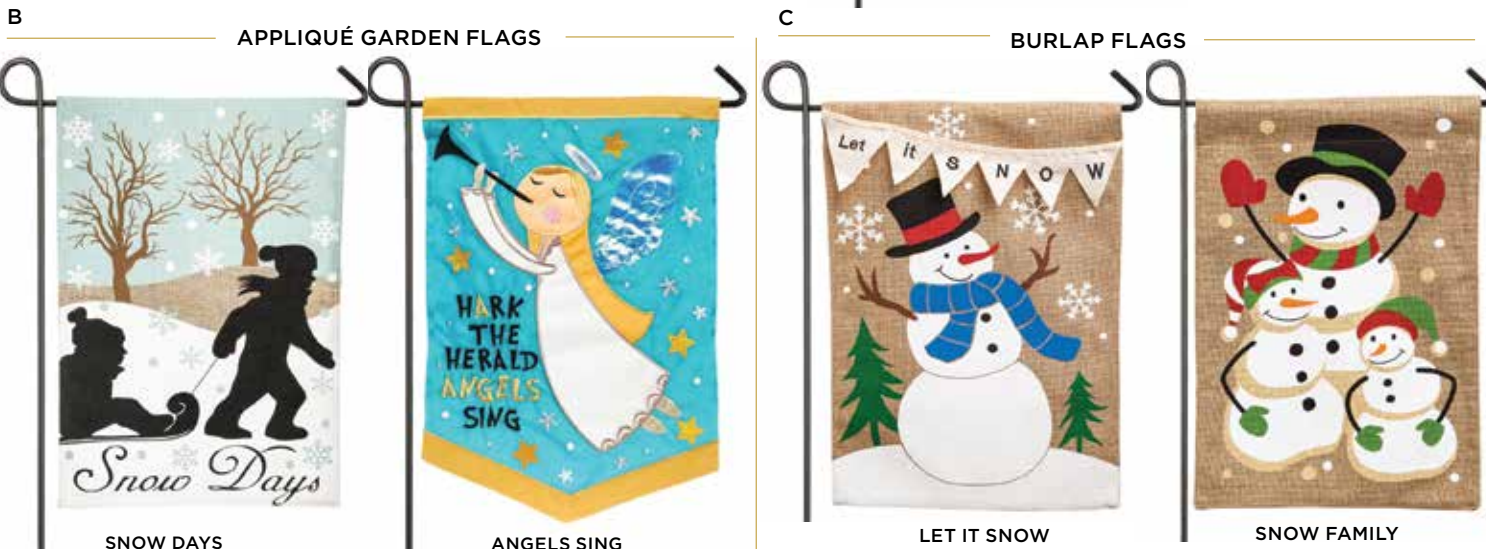

# HOLIDAY flags & floor mats

BRIGHTEN THE HOLIDAYS WITH FLAGS & MATS

**\$150 MINIMUM ORDER**  
PAGES 18-21.  
SORRY, NOT AVAILABLE IN CANADA.

**A. SUEDE GARDEN FLAGS**  
18"H x 12 1/2"W.  
\$18.00 ctn. of 3 (\$6.00 ea.)  
ND 14S3957FB *Ho Ho Ho/LA LA LA*  
ND 14S3952 *Poinsettia*  
ND 14S3981 *Christmas Bike Party*  
ND 14S4005FB *Snowman/Santa*