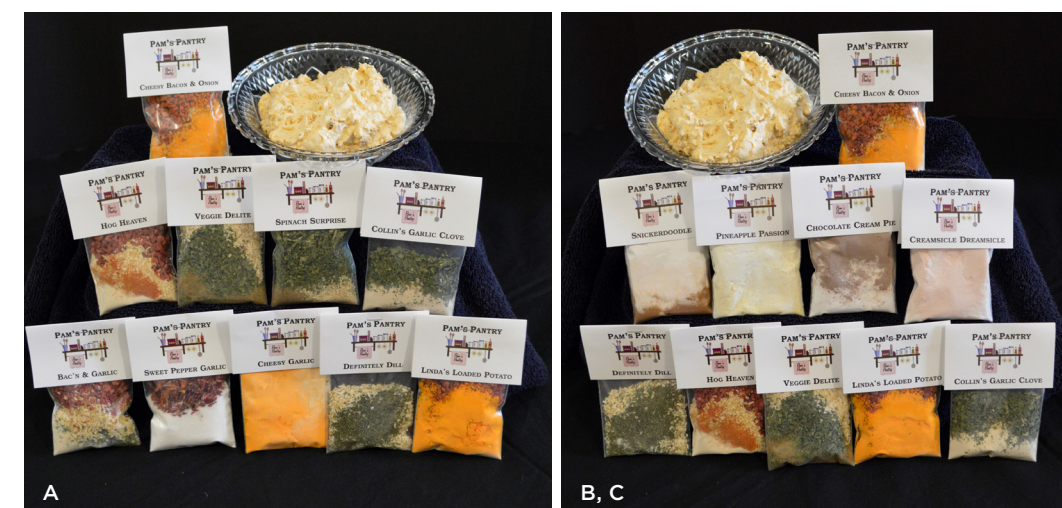

MIX & MATCH

- **A. NANCY'S CAJUN CRUNCH MIX**
  A spicy snack filled with Cajun peanuts and spicy crackers. A best seller! 6.5 oz.
  $55.04 ctn. of 24 ($2.29 ea.)
  DD PSCC
- **B. NANCY'S HONEY MUSTARD MIX**
  Each bag is full of honey mustard pretzels and crackers with wonderful taste. 6 oz.
  $55.04 ctn. of 24 ($2.29 ea.)
  DD PSHMB
- **C. NANCY'S HONEY BERRY CRUNCH MIX**
  Cranberries, cinnamon-spiced dried-apples, honey-roasted sesame sticks, honey-roasted peanuts, and pineapple make this a sensational treat. 5 oz.
  $55.04 ctn. of 24 ($2.29 ea.)
  DD PSHY
- **D. NANCY'S HAPPY TRAILS MIX**
  This great mixture includes seeds, nuts, dried apples, and peanuts. 5.5 oz.
  $55.04 ctn. of 24 ($2.29 ea.)
  DD PSHT
- **E. NANCY'S FIRECRACKER MIX**
  For the hot food lover! Mix includes crackers, peanuts and pretzels. 5.5 oz.
  $55.04 ctn. of 24 ($2.29 ea.)
  DD PSFC
- **F. NANCY'S SWEET AND SALTY MIX**
  Honey-roasted peanuts, garlic-spiced peanuts, spiced raisins, and candy-coated chocolate make this a tasty and fun mix. 6 oz.
  $55.04 ctn. of 24 ($2.29 ea.)
  DD PSSW
- **G. NANCY'S ASSORTMENT**
  Mix and match any of the 6 flavors above to make your own box.
  $55.04 ctn. of 24 ($2.29 ea.)
  DD PSAST

*SORRY NOT AVAILABLE IN CANADA.