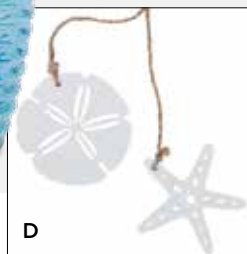

E. SEA BLUE RIBBED GLASS VASE WITH TWINE AND SHELL NETTING

2" dia. opening x 8"H.
$50.46 ctn. of 12 ($4.21 ea.)
AU 9729609

F. 11" ROUND RIBBED GLASS VASES

Available in 2 colors.
5" dia. opening x 11"H.
$36.48 ctn. of 6 ($6.08 ea.)
AU 7-607GLS-1TQ *Turquoise*
$32.40 ctn. of 6 ($5.40 ea.)
AU 7-607GLS-1CL *Clear - Not Shown*

G. SEA-COLORED RIBBED GLASS VASES WITH RIM

Available in 2 sizes.
4 each of 3 colors.
5" dia. opening x 5 3/4"H.
$47.34 ctn. of 12 ($3.95 ea.)
AU 7-758GLS-1AF
5" dia. opening x 8"H.
$64.11 ctn. of 12 ($5.34 ea.)
AU 7-761GLS-1AF

H. GLASS BOTTLE VASES WITH BUTTERFLY DECAL

4 each of 3 colors.
1 3/4" dia. opening x 7 1/2"H.
$38.48 ctn. of 12 ($3.21 ea.)
AU 7-272GLS-1BF

J. SEA-COLORED RIBBED GLASS CUBES

Available in 2 sizes.
6 each of 3 colors.
4" sq. opening x 4"H.
$40.11 ctn. of 18 ($2.23 ea.)
AU 9-400GLS-1AF
4 each of 3 colors.
4 3/4" sq. opening x 4 3/4"H.
$38.47 ctn. of 12 ($3.21 ea.)
AU 9-475GLS-1AF

K. 20% OFF WHITE BELLA GLASS VASES

Available in 2 sizes.
4" dia. opening x 8 3/4"H.
REG: $30.39 ctn. of 6 ($5.07 ea.)
SALE: $24.31 ctn. of 6 ($4.05 ea.)
AU 4060-06-22
5" dia. opening x 10 5/8"H.
REG: $40.87 ctn. of 6 ($6.81 ea.)
SALE: $32.70 ctn. of 6 ($5.45 ea.)
AU 4061-06-22

L. 20% OFF 8" WHITE JORDAN GLASS VASE

4" dia. opening x 8"H.
REG: $25.28 ctn. of 6 ($4.21 ea.)
SALE: $20.22 ctn. of 6 ($3.37 ea.)
AU 4045-06-22

M. ASSORTED CERAMIC SEASHELL VASES

2 each of 2 colors and 2 styles.
6" opening x 4"H.
$28.80 ctn. of 8 ($3.60 ea.)
AU 9-605PTR-1SH

SALE ENDS
7/14/17