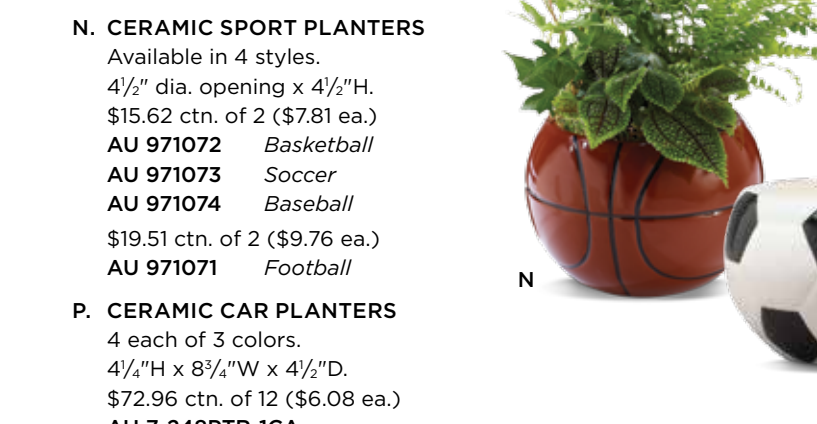

ice cream social

Show everyone how much fun novelty containers can be with bright birthday colors and ice cream in mind.

Q

SHOWN ON COVER

baby containers

- A. IT'S A GIRL MELAMINE POTCOVERS**
Available in 2 sizes.
5" dia. opening x 4½"H.
\$17.76 ctn. of 12 (\$1.48 ea.)
AU 1734303
6¾" dia. opening x 5¾"H.
\$30.40 ctn. of 12 (\$2.53 ea.)
AU 1734304
- B. IT'S A BOY MELAMINE POTCOVERS**
Available in 2 sizes.
5" dia. opening x 4½"H.
\$17.76 ctn. of 12 (\$1.48 ea.)
AU 1710303
6¾" dia. opening x 5¾"H.
\$30.40 ctn. of 12 (\$2.53 ea.)
AU 1710304
- C. IT'S A GIRL MELAMINE POTCOVERS WITH WHALE DESIGN**
Available in 2 sizes.
5" dia. opening x 4½"H.
\$17.76 ctn. of 12 (\$1.48 ea.)
AU 1732303
6¾" dia. opening x 5¾"H.
\$30.40 ctn. of 12 (\$2.53 ea.)
AU 1732304
- D. IT'S A BOY MELAMINE POTCOVERS WITH WHALE DESIGN**
Available in 2 sizes.
5" dia. opening x 4½"H.
\$17.76 ctn. of 12 (\$1.48 ea.)
AU 1729303
6¾" dia. opening x 5¾"H.
\$30.40 ctn. of 12 (\$2.53 ea.)
AU 1729304
- E. CERAMIC BABY PLANTERS**
1 each of 8 styles.
4" average openings.
\$46.00 ctn. of 8 (\$5.75 ea.)
AU 0419307
- F. SPECIALITY GIFT BASKET BOXES**
Available in 4 styles.
5"H x 7"W x 4"D.
\$17.32 ctn. of 12 (\$1.44 ea.)
AU 411153 Welcome Baby Confetti
AU 41188 Welcome Baby Animal
AU 411113 It's a Boy
AU 411114 It's a Girl
- G. WOODEN BABY PICS**
Available in 2 styles.
12"H x 3¼"W.
\$19.56 ctn. of 12 (\$1.63 ea.)
AU 9722012 It's a Girl
AU 9722011 It's a Boy
- H. CERAMIC BABY BOOTIE SHAPED PLANTERS**
Available in 2 colors.
3¼"H x 5½"W x 5"D.
\$14.30 ctn. of 2 (\$7.15 ea.)
AU 9717027 Blue
AU 9717028 Pink

FREE SHIPPING PAGE 10 ONLY* glassware

A. GLASS VASE ASSORTMENT
4 each of 3 styles.
Garden Vase: 4" dia. opening x 7"H.
Rectangular: 6"H x 4"W x 3"D.
Curved Vase: 3" sq. opening x 6³/₄"H.
\$29.88 ctn. of 12 (\$2.49 ea.)
AU FTG01