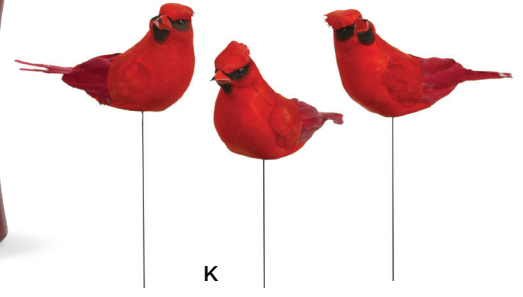

A

B

Available in 2 sizes

C

D

A. ROUND SPLITWOOD CARDINAL DESIGN PLANTER
6 each of 2 styles. Hard liners included.
6¾" dia. opening x 6"H.
Fits a 6½" azalea pot.
$47.88 ctn. of 12 ($3.99 ea.)
AX F3-203K-1CAR

B. CERAMIC CARDINAL CUBES
Available in 2 sizes.
12 each of 2 styles.
3" sq. opening x 3"H.
$67.07 ctn. of 24 ($2.79 ea.)
AX 7-333PTR-1CA

6 each of 2 styles.
4" sq. opening x 4"H.
$50.30 ctn. of 12 ($4.19 ea.)
AX 7-444PTR-1CA

C. CARDINAL FIGURINES
Resin.
3 each of 4 styles.
4"H x 5½"W x 3"D.
$50.72 ctn. of 16 ($4.23 ea.)
AX F9-173RS-1CR

D. RECTANGULAR CERAMIC CARDINAL VASE
6 each of 2 styles.
6"H x 4½"W x 3¼"D.
$57.21 ctn. of 12 ($4.77 ea.)
AX 7-346PTR-1CA

TABLE OF CONTENTS

- 2 CARDINALS
- 3 HOLIDAY CONTAINERS
- 4 METALLIC MERCURY GLASS
- 5 RED GLASS
- 6-9 HOLIDAY CONTAINERS
- 10 FREE SHIPPING CLEAR GLASS
- 11 FREE SHIPPING BASKETS
- 12 WILLOW TREE® GIFTS
- 13 AURORA® HOLIDAY PLUSH
- 14-15 GOURMET PREVIEW
- 16-17 HOLIDAY DÉCOR
- 18 HOLIDAY SHOP SUPPLIES
- 19 FREE SHIPPING FOAM & SNUG-EASE
- BC PINECONES

FTDMarketplace.com
Shopping Site!

To view all of our monthly specials, visit
www.FTDI.com/promotions

STAY CONNECTED!

- facebook.com/MercuryNetwork
- instagram.com/MercuryNetwork
- YouTube.com/MercuryNetwork
- blog.ftdi.com

Phone: 800.767.4000
Fax: 630.719.4861
Mercury: 90-0233AA