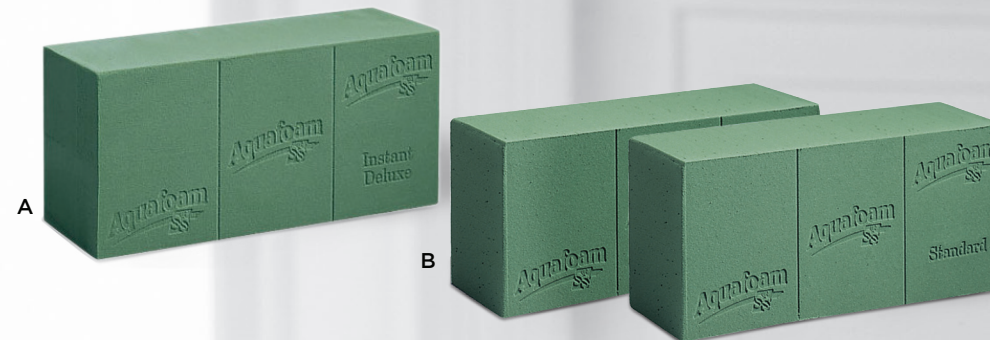

## K. SNOWFLAKE PICS

24 each of 2 styles.  
3½"W. 18"OH.  
\$42.74 ctn. of 48 (\$0.89 ea.)  
AX 9-293K-1SF

# FREE SHIPPING\*

ON FLORAL FOAM AND SNUG-EASE  
OFFER ENDS 11/17/17

THIS PAGE ONLY

- A. STANDARD BRICK  
\$24.12 ctn. of 36 (\$0.67 ea.)  
AX 6001-36-07 *Standard*  
AX 6002-36-07 *Instant*
- B. DELUXE BRICK  
\$25.99 ctn. of 36 (\$0.72 ea.)  
AX 6003-36-07 *Standard*  
AX 6004-36-07 *Instant*

A

B

C

D

E

- C. SNUG-EASE I  
4½" sq. x 4"H.  
Holds most vases from 1¼"-3" diameter.  
\$79.00 ctn. of 100 (\$0.79 ea.)  
AX 3192BLK *Black*  
AX 3192K *Kraft*

- D. SNUG-EASE II  
7" sq. x 5"H.  
Holds most vases from 3¾"-6" diameter.  
\$119.00 ctn. of 100 (\$1.19 ea.)  
AX 3193BLK *Black*  
AX 3193K *Kraft*