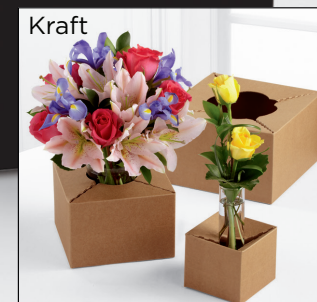

A

B

C

D

E

- C. SNUG-EASE I  
4½" sq. x 4"H.  
Holds most vases from 1¼"-3" diameter.  
\$79.00 ctn. of 100 (\$0.79 ea.)  
AX 3192BLK *Black*  
AX 3192K *Kraft*

- D. SNUG-EASE II  
7" sq. x 5"H.  
Holds most vases from 3¾"-6" diameter.  
\$119.00 ctn. of 100 (\$1.19 ea.)  
AX 3193BLK *Black*  
AX 3193K *Kraft*