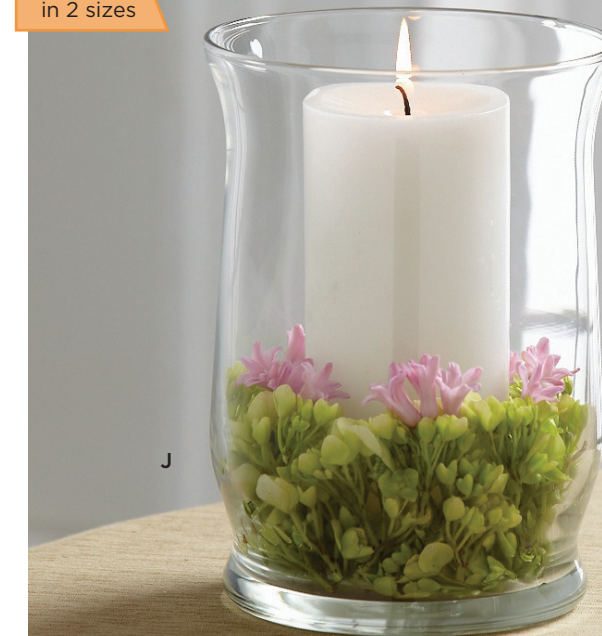

J. GLASS HURRICANE VASE

Available in 2 sizes.
4 1/2" dia. opening x 6"H.
$11.80 ctn. of 4 ($2.95 ea.)
AW 2701-04-09

5 5/8" dia. opening x 8"H.
$17.18 ctn. of 4 ($4.30 ea.)
AW 2702-04-09

Available in 2 sizes