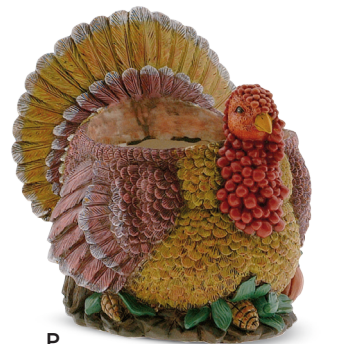

FALL COLOR GLASS

- A. **30% OFF** RIBBED COLOR GLASS PUMPKIN VASES WITH LEAF ACCENT
  2 each of 4 colors.
  3" dia. opening x 5"H.
  REG: $49.03 ctn. of 8 ($6.13 ea.)
  SALE: $34.32 ctn. of 8 ($4.29 ea.)
  AW FG1204
- B. **8" FALL SWIRLED GLASS VASES WITH ROPE AND LEAF ACCENTS**
  2 each of 3 colors.
  4" dia. opening x 8"H.
  $21.12 ctn. of 6 ($3.52 ea.)
  AW 7-793GLS-1ML
- C. **7 1/2" TEXTURED FALL COLOR GLASS VASES**
  2 each of 3 colors.
  5 1/2" dia. opening x 7 1/2"H.
  $26.94 ctn. of 6 ($4.49 ea.)
  AW 7-979GLS-1NM
- D. **8" FALL COLOR GLASS VASE ASSORTMENT**
  4 each of 3 colors.
  2 1/2" dia. opening x 8"H.
  $23.88 ctn. of 12 ($1.99 ea.)
  AW 9-069GLS-1NM
- E. **12" FALL COLOR FROSTED GLASS VASE ASSORTMENT**
  3 each of 4 colors.
  5" dia. opening x 12"H.
  $63.36 ctn. of 12 ($5.28 ea.)
  AW 9-236GLS-1QF
- F. **7 3/4" FALL COLOR GLASS VASES WITH ROPE ACCENT AND HANDLE**
  4 each of 3 colors.
  2 3/4" dia. opening x 7 3/4"H.
  $41.42 ctn. of 12 ($3.45 ea.)
  AW 7-978GLS-1NM
- G. **ROUND FALL COLOR RIBBED GLASS VASES WITH BURLAP BOW**
  4 each of 3 colors.
  4" dia. opening x 8"H.
  $44.38 ctn. of 12 ($3.70 ea.)
  AW 7-793GLS-1BB
- H. **30% OFF** RIBBED COLOR GLASS VASE ASSORTMENT
  2 each of 4 colors
  3" dia. opening x 5"H.
  REG: $37.60 ctn. of 8 ($4.70 ea.)
  SALE: $26.32 ctn. of 8 ($3.29 ea.)
  AW FTG1206

FALL CONTAINERS