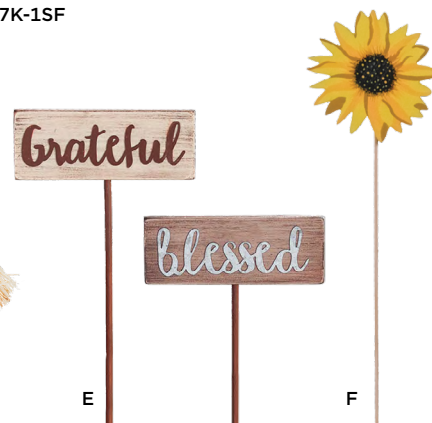

E

F

FTDMARKETPLACE.COM
SHOPPING SITE!

To view all of our monthly specials,
visit www.ftdi.com/promotions

STAY CONNECTED!

facebook.com/MercuryNetwork

youtube.com/FTDMercuryNetwork

instagram.com/MercuryNetwork

blog.ftdi.com

PHONE: 800.767.4000 | FAX: 630.719.4861 | MERCURY: 90-0233AA

Offers valid 8/1/18 through 8/31/18 or while supplies last. Offer available for members in Continental U.S. and Canada only. Items not available for ship to Alaska, Hawaii and Puerto Rico. Offer not valid on existing or previously placed orders and cannot be combined with any other offers or discounts. Discounts on items are for immediate shipping only, not on future orders. FTD may update these terms or cease any offer at any time. Any dispute regarding offers or orders will be governed by the terms of your FTD member agreement and the terms found at www.ftdi.com. Prices are subject to change. FTD reserves the right to accept or reject orders. Descriptive or typographical errors are subject to correction. Canadian members will be billed in Canadian dollars. Canadian prices are calculated by multiplying the U.S. price by the prior month's average exchange rate (as calculated by FTD). The exchange rate is updated on or about the first business day of each month; it will apply on the date the order is accepted by FTD. Prices do not include freight. FTD shipping and handling charges are 20% of the value of each carton with a minimum of $7.99 per carton for the Continental U.S. and 22% of the value of each carton with a minimum of $9.99 per carton for Canada. *A Registered Trademark of Florists' Transworld Delivery, Inc. **A Trademark of Florists' Transworld Delivery, Inc. ©2018 Florists' Transworld Delivery, Inc. Printed in the USA.