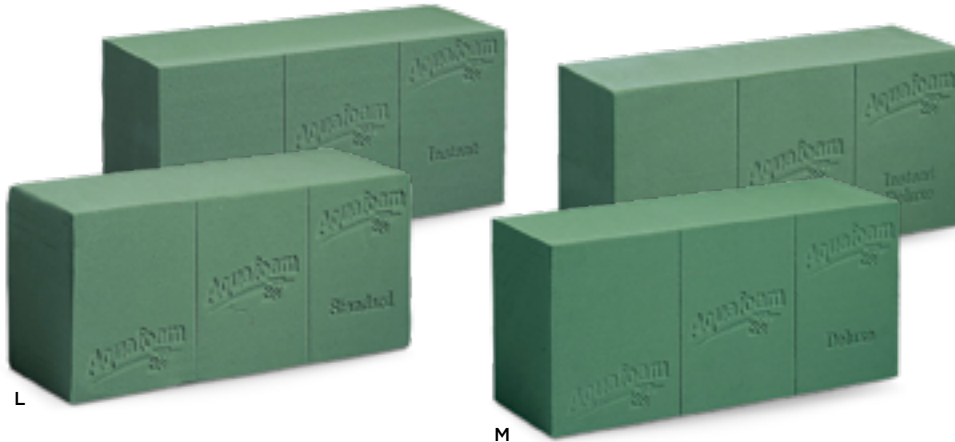

FREE SHIPPING* ON FLORAL FOAM & SNUG-EASE