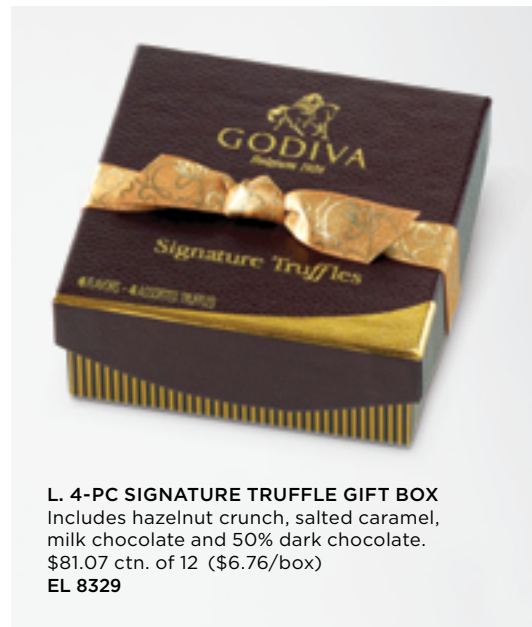

L. 4-PC SIGNATURE TRUFFLE GIFT BOX
Includes hazelnut crunch, salted caramel, milk chocolate and 50% dark chocolate.
$81.07 ctn. of 12 ($6.76/box)
EL 8329