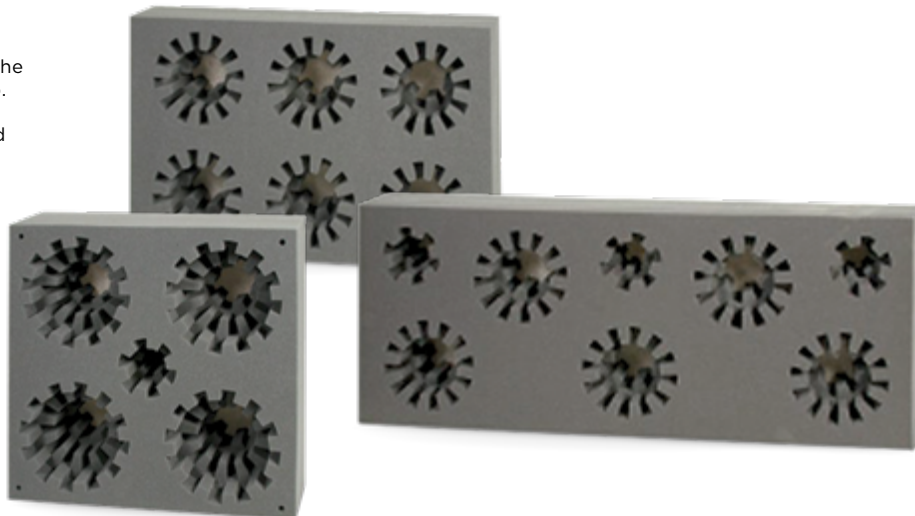

B. TRANSPORTER 10®

TRANSPORTER 10® ensures that your beautifully created arrangements arrive in the same condition as when they left your shop. No more broken stems, cracked containers or spilled water! Engineered with graduated openings TRANSPORTER 10® floral vase blocks hold everything from bud vases to larger vases.

5 Hole 24"W x 24"D x 8½"H.

$78.57 ea.

IA CSF4410-S*

$215.00 ctn. of 3 ($71.66 ea.)

IA CSF4410*

6 Hole 30"W x 20"D x 6"H.

$78.57 ea.

IA CSF4411*

8 Hole 46"W x 19"D x 6½"H.

$149.00 ea.

IA CSF4412*

C. SNUG-EASE

Available in 3 sizes and 2 colors.

SNUG-EASE I 4½" sq. x 4"H.

Holds most vases from 1¼"-3" diameter.

$84.88 ctn. of 100 ($0.85 ea.)

IA 3192K* Kraft

$90.88 ctn. of 100 ($0.91 ea.)

IA 3192BLK* Black

SNUG-EASE II 7" sq. x 5"H.

Holds most vases from 3¾"-6" diameter.

$127.88 ctn. of 100 ($1.28 ea.)

IA 3193K* Kraft

$133.88 ctn. of 100 ($1.34 ea.)

IA 3193BLK* Black

SNUG-EASE III 9½" sq. x 6"H.

Holds most vases from 6"-7½" diameter.

$107.88 ctn. of 50 ($2.16 ea.)

IA 3194K* Kraft

$120.88 ctn. of 50 ($2.42 ea.)

IA 3194BLK* Black