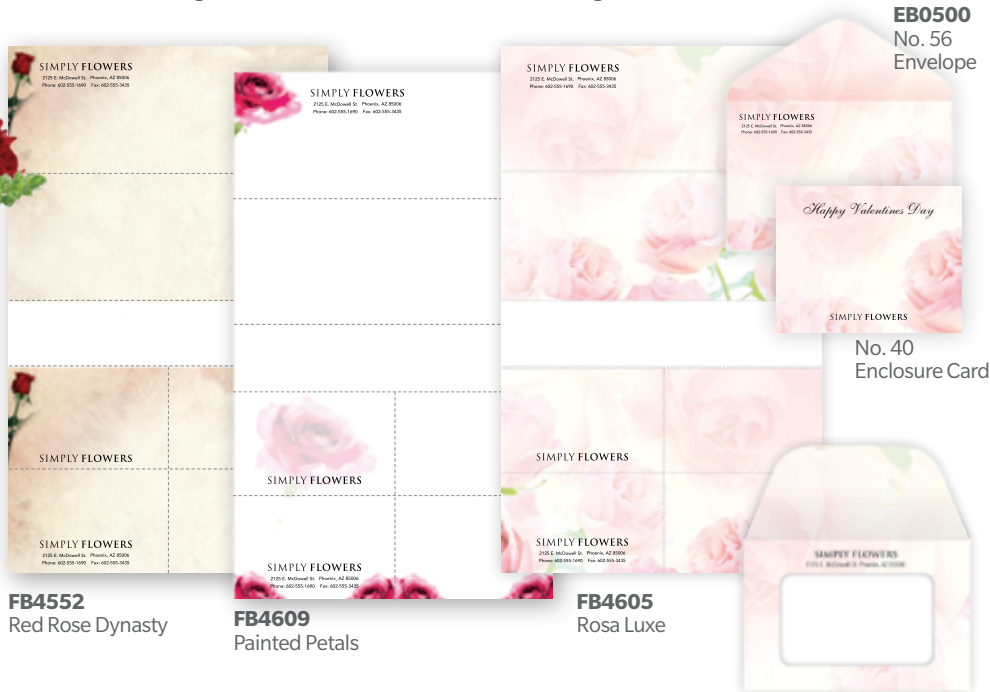

SL7012
Transporter

Stock up now on your
Valentine's Day Must-Haves
through the FTD® Clearinghouse

No. 40
Enclosure Card

FB4552
Red Rose Dynasty

FB4605
Rosa Luxe

EB1580
No. 56 Large Window

SHOWN ABOVE:

- **AE7100** Premium Folded Enclosure Card
- **EN0682** No. 4 Baronial White
- **SC0284** Card Holder
- **UL0020** Identia-Seals® Label
- **ED0103** Reversible Arrangement Carrier