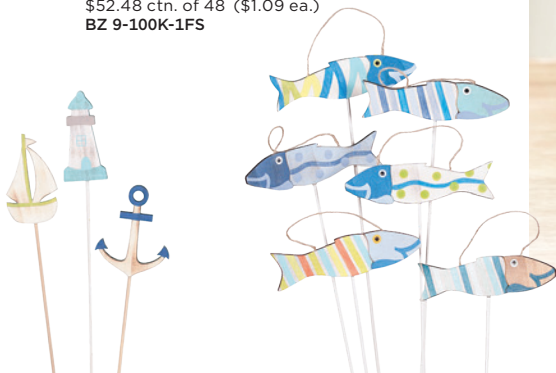

T. NORTH SEA TEXTURED GLASS VASES WITH METAL HANDLE
3 each of 4 colors.
2¾" dia. opening × 5"H.
$40.11 ctn. of 12 ($3.34 ea.)
BZ 7-843GLS-1NS

U. NEW! OCEAN THEME WOOD PICS
16 each of 3 styles.
2¼"W × 3¾"H. 18"OH.
$42.24 ctn. of 48 ($0.88 ea.)
BZ 9-102K-1CN

V. ASSORTED FISH WOOD PICS
8 each of 6 styles.
6¼"W × 1¾"H. 18"OH.
$52.48 ctn. of 48 ($1.09 ea.)
BZ 9-100K-1FS