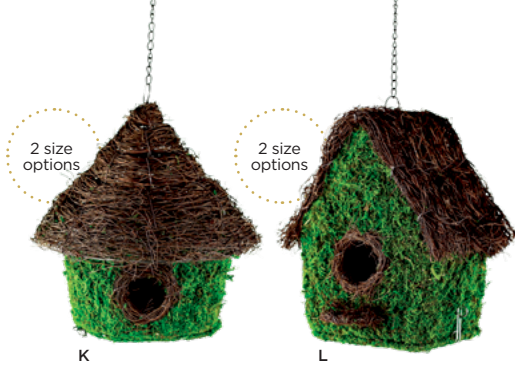

20% OFF
K. NEW! HARPER BIRDHOUSES
Available in 2 sizes. Features a hinged bottom and hanging chain.
$68.29 ctn. of 4 ($17.07 ea.)
SALE $54.63 ctn. of 4 ($13.66 ea.)
BW 1280-04-070 10"
$85.43 ctn. of 4 ($21.36 ea.)
SALE $68.34 ctn. of 4 ($17.09 ea.)
BW 1281-04-070 12"

20% OFF
L. NEW! EMILY BIRDHOUSES
Available in 2 sizes. Features a hinged bottom and hanging chain.
$65.71 ctn. of 4 ($16.43 ea.)
SALE $52.57 ctn. of 4 ($13.14 ea.)
BW 1285-04-070 10"
$79.71 ctn. of 4 ($19.93 ea.)
SALE $63.77 ctn. of 4 ($15.94 ea.)
BW 1286-04-070 12"