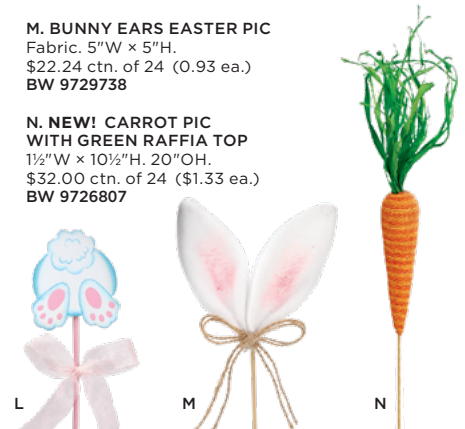

L. BUNNY BUTT SHAPE WOOD PIC
3"W × 3"H. 12"OH.
$22.80 ctn. of 12 (1.90 ea.)
BW 9729182

M. BUNNY EARS EASTER PIC
Fabric. 5"W × 5"H.
$22.24 ctn. of 24 (0.93 ea.)
BW 9729738

N. NEW! CARROT PIC WITH GREEN RAFFIA TOP
1½"W × 10½"H. 20"OH.
$32.00 ctn. of 24 ($1.33 ea.)
BW 9726807