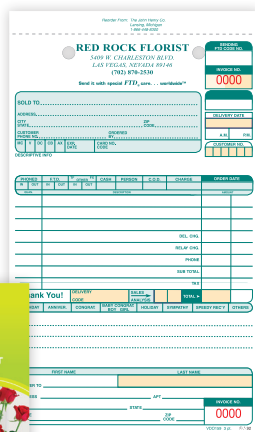

VD0159
Carbonless Sales Ticket